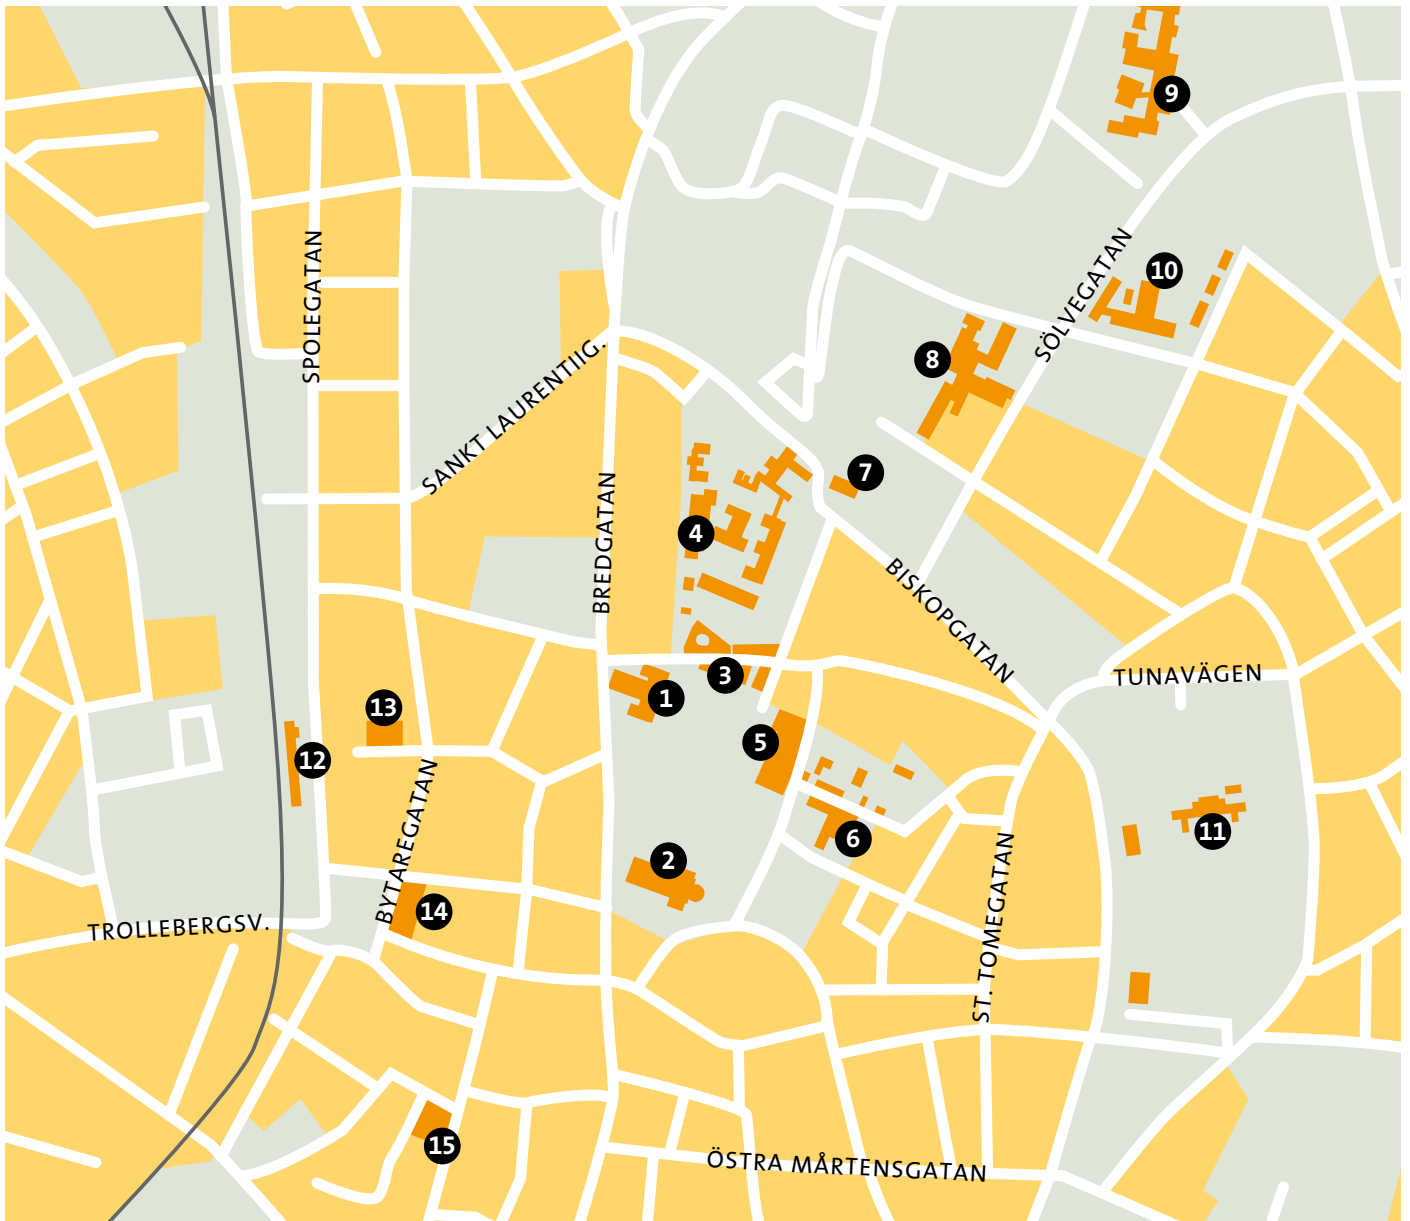

MAP OF LUND CITY

- 1 Main University Building
- 2 Lund Cathedral
- 3 Palaestra, Paradisgatan 4
- 4 Eden, Paradisgatan 5
- 5 AF Borgen, Sandgatan 2
- 6 Kulturen, Tegnérplatsen
- 7 Biskopshuset, Biskopsgatan 1
- 8 Center for languages and literature
- 9 BMC, Biomedical Centre, Sölvegatan 19
- 10 Dept. of Geology, GeoBiosphere Science Centre, Sölvegatan 12
- 11 The Botanic Garden
- 12 Train station and buses
- 13 Hotel Lundia, Knut den Stores torg 2
- 14 Grand Hotel, Bantorget 1
- 15 Hotel Concordia, Stålbrogatan 1